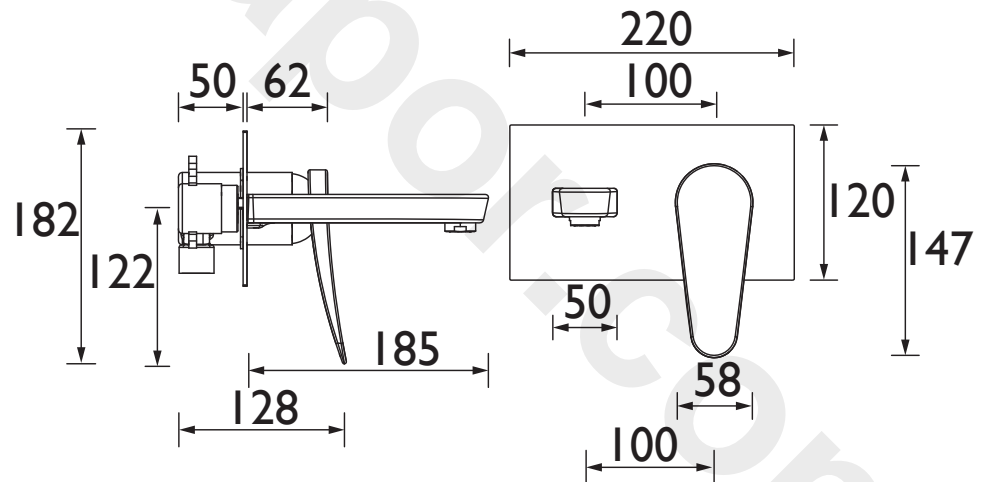

CLR WMBF C

CLARET Tap Range Claret Wall Mounted Bath Filler Chrome

Features:

- Long life ceramic cartridge for added durability and ease of use
- Easy to use metal handle
- Minimum working pressure of 0.3 bar

Product Certifications:

WRAS Certificate No: 1706003
WRAS Expiry Date: 30/06/2022

For more products, visit our website:
<http://www.bristan.com>

Specification

Product Type:	Bathroom Taps
Main Construction Material:	Brass
Mount Type:	Wall
Handle Type:	Triangular
Connection Inlet:	15mm Compression
Connection Outlet:	M24 Coin Slot Aerator
Number of Tap Holes:	2
Valve/Cartridge Type:	45mm Single Lever Cartridge
Plumbing System Requirements:	Suitable for all plumbing systems
Minimum Dynamic Pressure (bar):	0.3 bar
Maximum Dynamic Pressure (bar):	5 bar
Maximum Hot Water Temperature °C:	65°C
Maximum Static Pressure (bar):	10 bar
Flow Type:	Single
Isolation Included:	No

Dimensions (measurements in mm)

Flow Rates (l/min)

System Pressure (bar)	0.3	0.5	1	2	3	5
CLR WMBF C (mixed)	13.9	18	26.2	31.4	35	45.2

TECHNICAL
DATA
SHEET

BRISTAN

D5